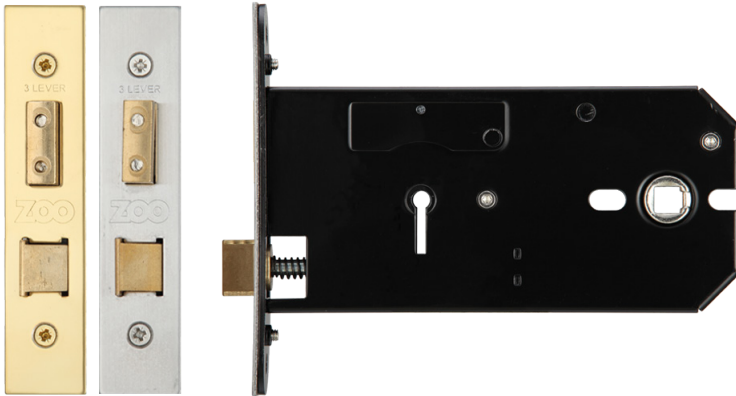

# TECHNICAL SPECIFICATION SHEET

**ZUKH3152**

## DIMENSIONS

CODE	FINISH
ZUKH3152SS	SATIN STAINLESS
ZUKH3152PVD	PVD BRASS

## PRODUCT SPECIFICATIONS

- Solid Brass Latch
- Easy Latch Reversal
- Rebate Kits and Accessories available to suit
- 127mm Backset

CODE	DESCRIPTION	FINISH	ADDITIONAL INFO.
ZUKH3152SS	3 Lever Horizontal Lock	SS	127mm Backset
ZUKH3152PVD	3 Lever Horizontal Lock	PVD Brass	127mm Backset
		<p><b>For more information please contact us today:</b>  <b>Call: 01228 672900</b>  <b>Fax: 01228 672928</b>  <b>Email: <a href="mailto:sales@zoo-hardware.co.uk">sales@zoo-hardware.co.uk</a></b>  <b>Web: <a href="http://www.zoohardware.co.uk">www.zoohardware.co.uk</a></b></p> <p>ZOO Hardware Ltd, Unit B, Dukes Drive                      Kingmoor Park North, Carlisle, Cumbria CA6 4SH</p>	
		  <p>URS is a member of Registrar of Standards (Holdings) Ltd.</p>	