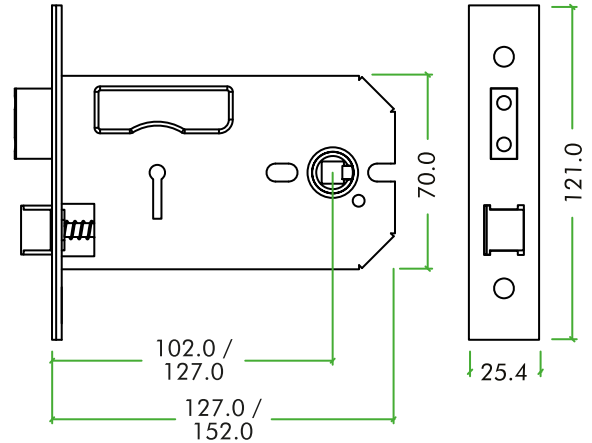

## DIMENSIONS

CODE	FINISH
ZUKH3152SS	SATIN STAINLESS
ZUKH3152PVD	PVD BRASS

## PRODUCT SPECIFICATIONS

- Solid Brass Latch
- Easy Latch Reversal
- Rebate Kits and Accessories available to suit
- 127mm Backset

CODE	DESCRIPTION	FINISH	ADDITIONAL INFO.
ZUKH3152SS	3 Lever Horizontal Lock	SS	127mm Backset
ZUKH3152PVD	3 Lever Horizontal Lock	PVD Brass	127mm Backset
		<p><b>For more information please contact us today:</b>  <b>Call: 01228 672900</b>  <b>Fax: 01228 672928</b>  <b>Email: <a href="mailto:sales@zoo-hardware.co.uk">sales@zoo-hardware.co.uk</a></b>  <b>Web: <a href="http://www.zoohardware.co.uk">www.zoohardware.co.uk</a></b></p> <p>ZOO Hardware Ltd, Unit B, Dukes Drive                      Kingmoor Park North, Carlisle, Cumbria CA6 4SH</p>	
		  <p>URS is a member of Registrar of Standards (Holdings) Ltd.</p>	