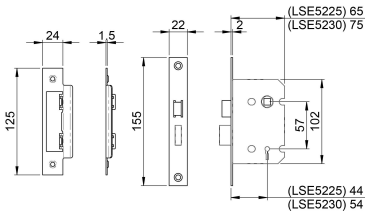

## Easi-T Residential 2 Lever Sashlock Rebated

LSE5225REB

Contract 2 Lever Sashlock Rebated version 64mm. which comes with a pre-rebated faceplate and strikeplate for ease of fitting to pairs of rebated timber doors. The Latchbolt has the Easi-T reverse function to save undoing the case so it can be reversed in seconds. Certified to BS EN 12209.