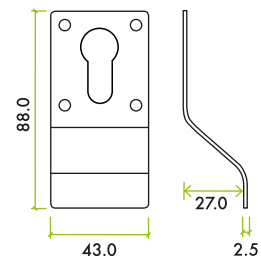

ZAS16-ETB

SPECIFICATION

- 43 x 88mm
- Material: Stainless steel
- Face fixing
- Supplied with fixings
- Fire tested suitable for 30 & 60 min timber doors
- 10 year mechanical guarantee

SUITABILITY

STANDARDS

TECHNICAL

CODE	DESCRIPTION	FINISH
ZAS16SS	Latch pull - Euro profile cylinder	Satin Stainless
ZAS16-PCB	Latch pull - Euro profile cylinder	Powder Coat Black
ZAS16-PCW	Latch pull - Euro profile cylinder	Powder Coat White
ZAS16-PVDSB	Latch pull - Euro profile cylinder	PVD Satin Brass
ZAS16-PVDBZ	Latch pull - Euro profile cylinder	PVD Bronze
ZAS16-TRG	Latch pull - Euro profile cylinder	Tuscan Rose Gold
ZAS16-ETB	Latch pull - Euro profile cylinder	Etna Bronze
ZAS16-FSB	Latch pull - Euro profile cylinder	Favo Satin Brass