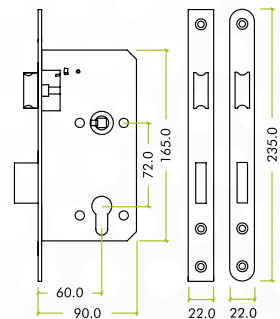

TECHNICAL SPECIFICATION SHEET

VDL7260-ST / 60-ST-R

VDL7260-ST-PCW / VDL7260-ST-R-PCW

SSS PSS PVDG PVDB PVDBZ PVDBLK PCB PCW

SPECIFICATION

- 60mm backset
- Square & radius profile forends
- SS304 two-piece forend (22 x 235mm)
- SS304 latch & single throw deadbolt (20mm)
- Anti-rattle strike
- Grip tight follower
- BS EN 12209 : 2003 Grade 3

3	X	8	1	0	G	2	B	C	2	0

BS EN 12209 : 2003 Grade 3

SUITABILITY

STANDARDS

TECHNICAL

CODE	DESCRIPTION	FINISH
VDL7260-ST / 60-ST-R / -SSS	DIN Single throw euro sash lock - 72mm c/c (Square & Radius)	Satin Stainless Steel
VDL7260-ST / 60-ST-R / -PSS	DIN Single throw euro sash lock - 72mm c/c (Square & Radius)	Polished Satin Stainless
VDL7260-ST / 60-ST-R / -PVDG	DIN Single throw euro sash lock - 72mm c/c (Square & Radius)	PVD Gold
VDL7260-ST / 60-ST-R / -PVDB	DIN Single throw euro sash lock - 72mm c/c (Square & Radius)	PVD Satin Brass
VDL7260-ST / 60-ST-R / -PVDBZ	DIN Single throw euro sash lock - 72mm c/c (Square & Radius)	PVD Satin Bronze
VDL7260-ST / 60-ST-R / -PVDBLK	DIN Single throw euro sash lock - 72mm c/c (Square & Radius)	PVD Black
VDL7260-ST / 60-ST-R / -PCB	DIN Single throw euro sash lock - 72mm c/c (Square & Radius)	Powder Coat Black
VDL7260-ST / 60-ST-R / -PCW	DIN Single throw euro sash lock - 72mm c/c (Square & Radius)	Powder Coat White