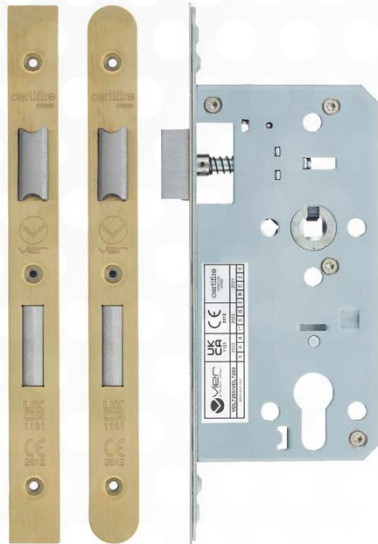

TECHNICAL SPECIFICATION SHEET

VDL7260 / 60-R

VDL7260-PVDB / VDL7260-R-PVDB

SSS PSS PVDG PVDB PVDBZ PVDBLK PCB PCW

SPECIFICATION

- 60mm backset
- Square & radius profile forends
- SS304 two-piece forend (22 x 235mm)
- SS304 latch & double throw deadbolt
- Anti-rattle strike
- Grip tight follower
- BS EN 12209 : 2003 Grade 3

BS EN 12209 : 2003 Grade 3

SUITABILITY

STANDARDS

TECHNICAL

CODE	DESCRIPTION	FINISH
VDL7260 / 60-R / -SSS	DIN Euro sash lock - 72mm c/c (Square & Radius)	Satin Stainless Steel
VDL7260 / 60-R / -PSS	DIN Euro sash lock - 72mm c/c (Square & Radius)	Polished Satin Stainless
VDL7260 / 60-R / -PVDG	DIN Euro sash lock - 72mm c/c (Square & Radius)	PVD Gold
VDL7260 / 60-R / -PVDB	DIN Euro sash lock - 72mm c/c (Square & Radius)	PVD Satin Brass
VDL7260 / 60-R / -PVDBZ	DIN Euro sash lock - 72mm c/c (Square & Radius)	PVD Satin Bronze
VDL7260 / 60-R / -PVDBLK	DIN Euro sash lock - 72mm c/c (Square & Radius)	PVD Black
VDL7260 / 60-R / -PCB	DIN Euro sash lock - 72mm c/c (Square & Radius)	Powder Coat Black
VDL7260 / 60-R / -PCW	DIN Euro sash lock - 72mm c/c (Square & Radius)	Powder Coat White