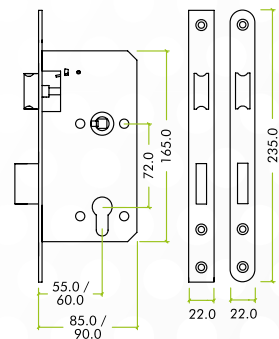

TECHNICAL SPECIFICATION SHEET

VDL7260 / 60-R

VDL7260-PVDB / VDL7260-R-PVDB

SSS PSS PVDG PVDB PVDBZ PVDBLK PCB PCW

SPECIFICATION

- 60mm backset
- Square & radius profile forends
- SS304 two-piece forend (22 x 235mm)
- SS304 latch & double throw deadbolt
- Anti-rattle strike
- Grip tight follower
- BS EN 12209 : 2003 Grade 3

BS EN 12209 : 2003 Grade 3

SUITABILITY

STANDARDS

TECHNICAL

CODE	DESCRIPTION	FINISH
VDL7260 / 60-R / -SSS	DIN Euro sash lock - 72mm c/c (Square & Radius)	Satin Stainless Steel
VDL7260 / 60-R / -PSS	DIN Euro sash lock - 72mm c/c (Square & Radius)	Polished Satin Stainless
VDL7260 / 60-R / -PVDG	DIN Euro sash lock - 72mm c/c (Square & Radius)	PVD Gold
VDL7260 / 60-R / -PVDB	DIN Euro sash lock - 72mm c/c (Square & Radius)	PVD Satin Brass
VDL7260 / 60-R / -PVDBZ	DIN Euro sash lock - 72mm c/c (Square & Radius)	PVD Satin Bronze
VDL7260 / 60-R / -PVDBLK	DIN Euro sash lock - 72mm c/c (Square & Radius)	PVD Black
VDL7260 / 60-R / -PCB	DIN Euro sash lock - 72mm c/c (Square & Radius)	Powder Coat Black
VDL7260 / 60-R / -PCW	DIN Euro sash lock - 72mm c/c (Square & Radius)	Powder Coat White