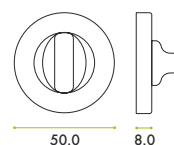

ZPA004

ZPA004-MB

ZPA004-CP

ZPA004-SC

CODE	FINISH
ZPA004-CP	Polished Chrome
ZPA004-SC	Satin Chrome
ZPA004-MB	Matt Black

SPECIFICATION

- Aluminium turn/release
- Zinc rose
- 50mm x 8mm screw on rose cover
- Fixing screws supplied
- No plastic packaging

SUITABILITY

TECHNICAL

STANDARDS

CODE	DESCRIPTION	ADDITIONAL INFO.
ZPA004-CP	Turn & release	Aluminium turn/release on a zinc rose
ZPA004-SC	Turn & release	Aluminium turn/release on a zinc rose
ZPA004-MB	Turn & release	Aluminium turn/release on a zinc rose