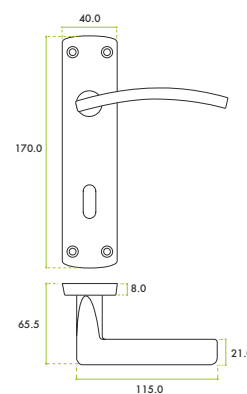

**ZPA031**

ZPA031-MB

ZPA031-CP

ZPA031-SC

CODE	FINISH
ZPA031-CP	Polished Chrome
ZPA031-SC	Satin Chrome
ZPA031-MB	Matt Black

**SPECIFICATION**

- Full aluminium construction
- 40mm x 180mm backplate
- Face-fix backplate
- 57mm c/c (Standard lock)
- No plastic packaging

**SUITABILITY**

**STANDARDS**

**TECHNICAL**

CODE	DESCRIPTION	ADDITIONAL INFO.
ZPA031-CP	Toledo lever on backplate	Standard lock profile backplate
ZPA031-SC	Toledo lever on backplate	Standard lock profile backplate
ZPA031-MB	Toledo lever on backplate	Standard lock profile backplate