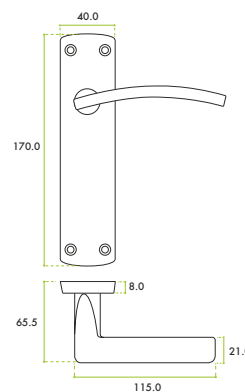

ZPA032

ZPA032-CP

ZPA032-SC

ZPA032-MB

| CODE | FINISH |
|-----------|-----------------|
| ZPA032-CP | Polished Chrome |
| ZPA032-SC | Satin Chrome |
| ZPA032-MB | Matt Black |

SPECIFICATION

- Full aluminium construction
- 40mm x 180mm backplate
- Face-fix backplate
- Latch backplate
- No plastic packaging

SUITABILITY

STANDARDS

TECHNICAL

| CODE | DESCRIPTION | ADDITIONAL INFO. |
|-----------|---------------------------|------------------|
| ZPA032-CP | Toledo lever on backplate | Latch backplate |
| ZPA032-SC | Toledo lever on backplate | Latch backplate |
| ZPA032-MB | Toledo lever on backplate | Latch backplate |