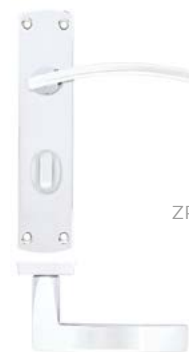

ZPA033

ZPA033-MB

ZPA033-CP

ZPA033-SC

CODE	FINISH
ZPA033-CP	Polished Chrome
ZPA033-SC	Satin Chrome
ZPA033-MB	Matt Black

SPECIFICATION

- Full aluminium construction
- 40mm x 180mm backplate
- Face-fix backplate
- 57mm c/c (Bathroom)
- No plastic packaging

SUITABILITY

STANDARDS

TECHNICAL

CODE	DESCRIPTION	ADDITIONAL INFO.
ZPA033-CP	Toledo lever on backplate	Bathroom backplate
ZPA033-SC	Toledo lever on backplate	Bathroom backplate
ZPA033-MB	Toledo lever on backplate	Bathroom backplate