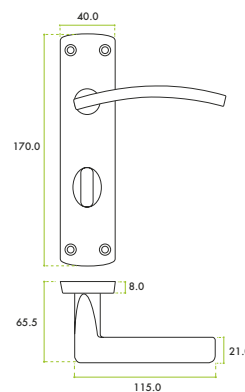

ZPA033

ZPA033-MB

ZPA033-CP

ZPA033-SC

CODE	FINISH
ZPA033-CP	Polished Chrome
ZPA033-SC	Satin Chrome
ZPA033-MB	Matt Black

SPECIFICATION

- Full aluminium construction
- 40mm x 180mm backplate
- Face-fix backplate
- 57mm c/c (Bathroom)
- No plastic packaging

SUITABILITY

STANDARDS

TECHNICAL

CODE	DESCRIPTION	ADDITIONAL INFO.
ZPA033-CP	Toledo lever on backplate	Bathroom backplate
ZPA033-SC	Toledo lever on backplate	Bathroom backplate
ZPA033-MB	Toledo lever on backplate	Bathroom backplate