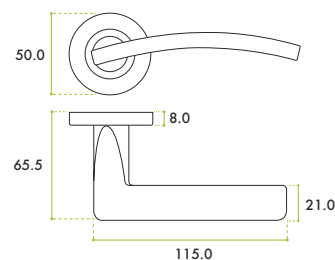

#### SPECIFICATION

- Aluminium lever built on a zinc rose
- 50mm x 8mm sprung screw on rose
- Bolt through fixings included
- Suitable for 35-54mm doors
- No plastic packaging

#### SUITABILITY

#### TECHNICAL

CODE	DESCRIPTION	ADDITIONAL INFO.
ZPA030-CP	Toledo lever on rose	Aluminium lever built on a zinc rose
ZPA030-SC	Toledo lever on rose	Aluminium lever built on a zinc rose
ZPA030-MB	Toledo lever on rose	Aluminium lever built on a zinc rose