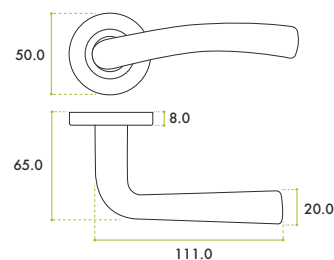

#### SPECIFICATION

- Aluminium lever built on a zinc rose
- 50mm x 8mm sprung screw on rose
- Bolt through fixings included
- Suitable for 35-54mm doors
- No plastic packaging

#### SUITABILITY

#### TECHNICAL

CODE	DESCRIPTION	ADDITIONAL INFO.
ZPA050-CP	Seville lever on rose	Aluminium lever built on a zinc rose
ZPA050-SC	Seville lever on rose	Aluminium lever built on a zinc rose
ZPA050-MB	Seville lever on rose	Aluminium lever built on a zinc rose