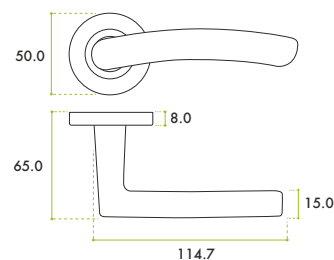

SUITABILITY

STANDARDS

TECHNICAL