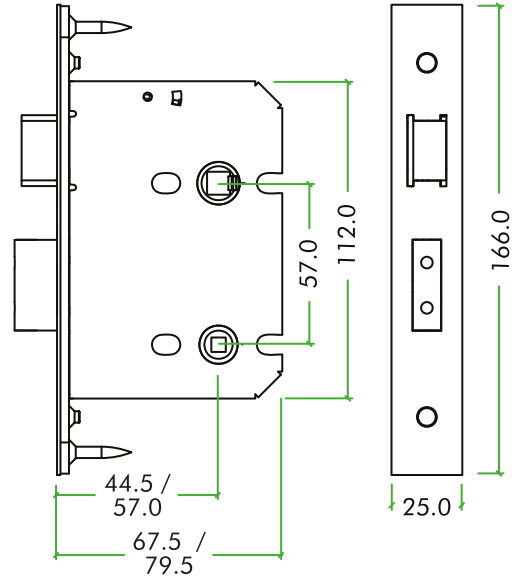

TECHNICAL SPECIFICATION SHEET

ZUKB76

DIMENSIONS

CODE	FINISH
ZUKB76SS	SATIN STAINLESS
ZUKB76PVD	PVD BRASS

PRODUCT SPECIFICATIONS

- Sintered Follower
- Grip-tight Spring Follower
- Short Travel Latch Function
- Includes Plastic Back Box
- Face Plate & Strikes also included
- 57mm Backset

2 H 8 1 0 G - B G 2 0

STANDARDS

SUITABILITY

CODE	DESCRIPTION	FINISH	ADDITIONAL INFO.
ZUKB76SS	Bathroom Lock	SS	57mm Backset
ZUKB76PVD	Bathroom Lock	PVD	57mm Backset
		<p>For more information please contact us today: Call: 01228 672900 Fax: 01228 672928 Email: sales@zoo-hardware.co.uk Web: www.zoohardware.co.uk</p> <p>ZOO Hardware Ltd, Unit B, Dukes Drive Kingmoor Park North, Carlisle, Cumbria CA6 4SH</p>	
		  <p>URS is a member of Registrar of Standards (Holdings) Ltd.</p>	