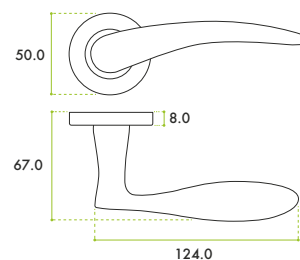

ZPA070

ZPA070-SC

ZPA070-CP

ZPA070-MB

| CODE | FINISH |
|-----------|-----------------|
| ZPA070-CP | Polished Chrome |
| ZPA070-SC | Satin Chrome |
| ZPA070-MB | Matt Black |

SPECIFICATION

- Aluminium lever built on a zinc rose
- 50mm x 8mm sprung screw on rose
- Bolt through fixings included
- Suitable for 35-54mm doors
- No plastic packaging

SUITABILITY

STANDARDS

TECHNICAL

| CODE | DESCRIPTION | ADDITIONAL INFO. |
|-----------|----------------------|--------------------------------------|
| ZPA070-CP | Merida lever on rose | Aluminium lever built on a zinc rose |
| ZPA070-SC | Merida lever on rose | Aluminium lever built on a zinc rose |
| ZPA070-MB | Merida lever on rose | Aluminium lever built on a zinc rose |