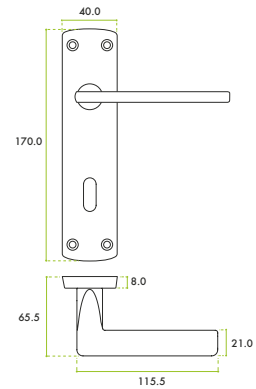

ZPA011

ZPA011-CP

ZPA011-SC

ZPA011-MB

CODE	FINISH
ZPA011-CP	Polished Chrome
ZPA011-SC	Satin Chrome
ZPA011-MB	Matt Black

SPECIFICATION

- Full aluminium construction
- 40mm x 180mm backplate
- Face-fix backplate
- 57mm c/c (Standard lock)
- No plastic packaging

SUITABILITY

STANDARDS

TECHNICAL

CODE	DESCRIPTION	ADDITIONAL INFO.
ZPA011-CP	Leon lever on backplate	Standard lock profile backplate
ZPA011-SC	Leon lever on backplate	Standard lock profile backplate
ZPA011-MB	Leon lever on backplate	Standard lock profile backplate