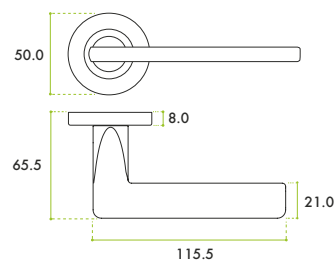

#### SPECIFICATION

- Aluminium lever built on a zinc rose
- 50mm x 8mm sprung screw on rose
- Bolt through fixings included
- Suitable for 35-54mm doors
- No plastic packaging

#### TECHNICAL

CODE	DESCRIPTION	ADDITIONAL INFO.
ZPA010-CP	Leon lever on rose	Aluminium lever built on a zinc rose
ZPA010-SC	Leon lever on rose	Aluminium lever built on a zinc rose
ZPA010-MB	Leon lever on rose	Aluminium lever built on a zinc rose