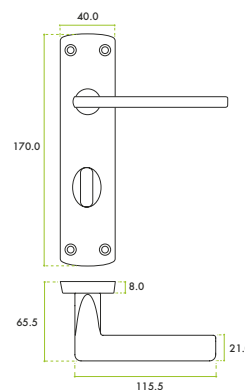

SUITABILITY

STANDARDS

TECHNICAL

CODE	DESCRIPTION	ADDITIONAL INFO.
ZPA013-CP	Leon lever on backplate	Bathroom backplate
ZPA013-SC	Leon lever on backplate	Bathroom backplate
ZPA013-MB	Leon lever on backplate	Bathroom backplate

For more information please contact us today:

ERA Home Security T/A Zoo Hardware,
Unit B, Dukes Drive, Kingmoor Park North,
Carlisle, Cumbria CA6 4SH

Call: 01228 672900
Fax: 01228 672928
Email: sales@zoo-hardware.co.uk
Web: www.zoohardware.co.uk