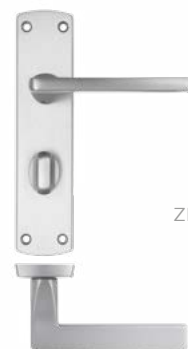

**ZPA013**

CODE	FINISH
ZPA013-CP	Polished Chrome
ZPA013-SC	Satin Chrome
ZPA013-MB	Matt Black

#### SPECIFICATION

- Full aluminium construction
- 40mm x 180mm backplate
- Face-fix backplate
- 57mm c/c (Bathroom)
- No plastic packaging