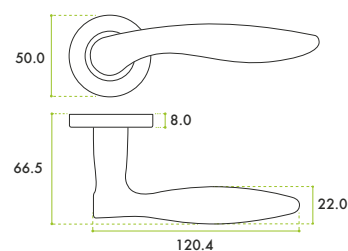

ZPA060

ZPA060-CP

ZPA060-SC

ZPA060-MB

CODE	FINISH
ZPA060-CP	Polished Chrome
ZPA060-SC	Satin Chrome
ZPA060-MB	Matt Black

SPECIFICATION

- Aluminium lever built on a zinc rose
- 50mm x 8mm sprung screw on rose
- Bolt through fixings included
- Suitable for 35-54mm doors
- No plastic packaging

SUITABILITY

STANDARDS

TECHNICAL

CODE	DESCRIPTION	ADDITIONAL INFO.
ZPA060-CP	Cadiz lever on rose	Aluminium lever built on a zinc rose
ZPA060-SC	Cadiz lever on rose	Aluminium lever built on a zinc rose
ZPA060-MB	Cadiz lever on rose	Aluminium lever built on a zinc rose