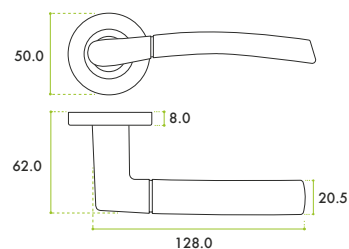

ZPA100

ZPA100-SC

ZPA100-CP

ZPA100-MB

CODE	FINISH
ZPA100-CP	Polished Chrome
ZPA100-SC	Satin Chrome
ZPA100-MB	Matt Black

SPECIFICATION

- Aluminium lever built on a zinc rose
- 50mm x 8mm sprung screw on rose
- Bolt through fixings included
- Suitable for 35-54mm doors
- No plastic packaging

SUITABILITY

STANDARDS

TECHNICAL

CODE	DESCRIPTION	ADDITIONAL INFO.
ZPA100-CP	Andorra lever on rose	Aluminium lever built on a zinc rose
ZPA100-SC	Andorra lever on rose	Aluminium lever built on a zinc rose
ZPA100-MB	Andorra lever on rose	Aluminium lever built on a zinc rose