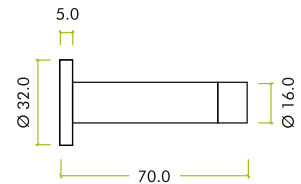

ZAS07-PVDSB

ZAS07-ETB

ZAS07-TRG

SPECIFICATION

- Wall mounted door stop
- Concealed fix
- 70mm cylinder with rose
- Stainless steel material
- Supplied with fixings
- 10 year mechanical guarantee

SUITABILITY

STANDARDS

TECHNICAL

CODE	DESCRIPTION	FINISH
ZAS07SS	Door stop - 70mm cylinder with rose	Satin Stainless
ZAS07PS	Door stop - 70mm cylinder with rose	Polished Stainless
ZAS07-PCB	Door stop - 70mm cylinder with rose	Powder Coated Black
ZAS07-PCW	Door stop - 70mm cylinder with rose	Powder Coated White
ZAS07-PVDGH	Door stop - 70mm cylinder with rose	PVD Graphite
ZAS07-PVDBZ	Door stop - 70mm cylinder with rose	PVD Bronze
ZAS07-PVDSB	Door stop - 70mm cylinder with rose	PVD Satin Brass
ZAS07-FSB	Door stop - 70mm cylinder with rose	Favo Satin Brass
ZAS07-TRG	Door stop - 70mm cylinder with rose	Tuscan Rose Gold
ZAS07-ETB	Door stop - 70mm cylinder with rose	Etna Bronze