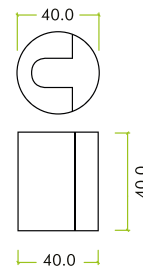

SUITABILITY

TECHNICAL