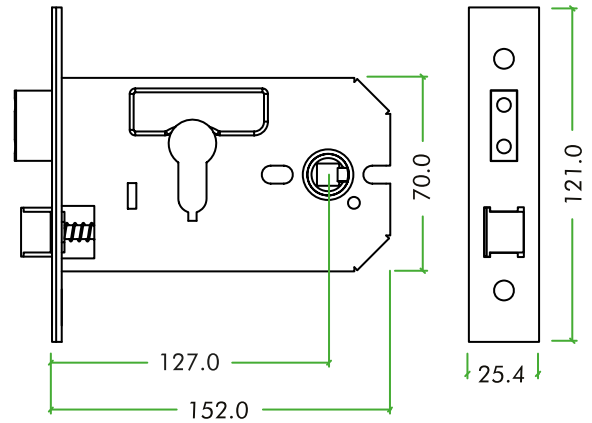

TECHNICAL SPECIFICATION SHEET

ZUKH152EP

DIMENSIONS

CODE	FINISH
ZUKH152EPSS	SATIN STAINLESS
ZUKH152EPPVD	PVD BRASS

PRODUCT SPECIFICATIONS

- Solid Brass Latch
- Easy Latch Reversal
- Rebate Kits and Accessories available to suit
- 127mm Backset

SUITABILITY

CODE	DESCRIPTION	FINISH	ADDITIONAL INFO.
ZUKH152EPSS	Euro Profile Horizontal Lock	SS	127mm Backset
ZUKH152EPPVD	Euro Profile Horizontal Lock	PVD Brass	127mm Backset
		<p>For more information please contact us today: Call: 01228 672900 Fax: 01228 672928 Email: sales@zoo-hardware.co.uk Web: www.zoohardware.co.uk</p> <p>ZOO Hardware Ltd, Unit B, Dukes Drive Kingmoor Park North, Carlisle, Cumbria CA6 4SH</p>	
		  <p>URS is a member of Registrar of Standards (Holdings) Ltd.</p>	