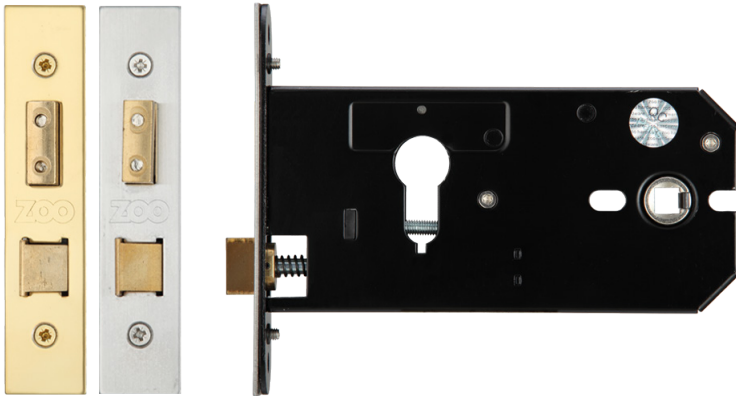

TECHNICAL SPECIFICATION SHEET

ZUKH152EP

DIMENSIONS

CODE	FINISH
ZUKH152EPSS	SATIN STAINLESS
ZUKH152EPPVD	PVD BRASS

PRODUCT SPECIFICATIONS

- Solid Brass Latch
- Easy Latch Reversal
- Rebate Kits and Accessories available to suit
- 127mm Backset

SUITABILITY

CODE	DESCRIPTION	FINISH	ADDITIONAL INFO.
ZUKH152EPSS	Euro Profile Horizontal Lock	SS	127mm Backset
ZUKH152EPPVD	Euro Profile Horizontal Lock	PVD Brass	127mm Backset
		<p>For more information please contact us today: Call: 01228 672900 Fax: 01228 672928 Email: sales@zoo-hardware.co.uk Web: www.zoohardware.co.uk</p> <p>ZOO Hardware Ltd, Unit B, Dukes Drive Kingmoor Park North, Carlisle, Cumbria CA6 4SH</p>	
		  <p>URS is a member of Registrar of Standards (Holdings) Ltd.</p>	